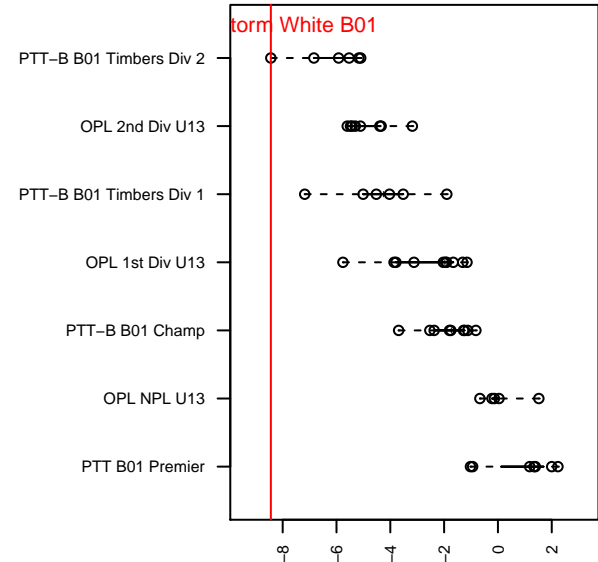

CSC Storm White B01

Corvallis SC Storm
 Corvallis, OR
 B01 total strength=293
 attack=0.2 defense=0.15
 fall league = PTT-B B01 Timbers Div 2
 spr league = Spr OYS B01 Div 2
 notes= Corvallis United SC and Valley FC merg

alt names used:
 CSC Storm U13 Boys White
 Corvallis SC U13B White
 Corvallis SC U13 Boys White
 Corvallis SC 01B White
 Corvallis SC 01B White

Venues played:
 2014 Capital Cup BU13 Silver
 2014 Beaverton Cup BU13 Silver Red
 2014 Mt Hood Challenge U13
 2014 PTT-B B01 Timbers Div 2
 2014 Spr OYS B01 Division 2

**attack and defense variance (black dot)
relative to other teams
and top 10 in region**

**attack and defense rating
relative to others at age
and all opponents in last 13 months**

Performance relative to 13 month average