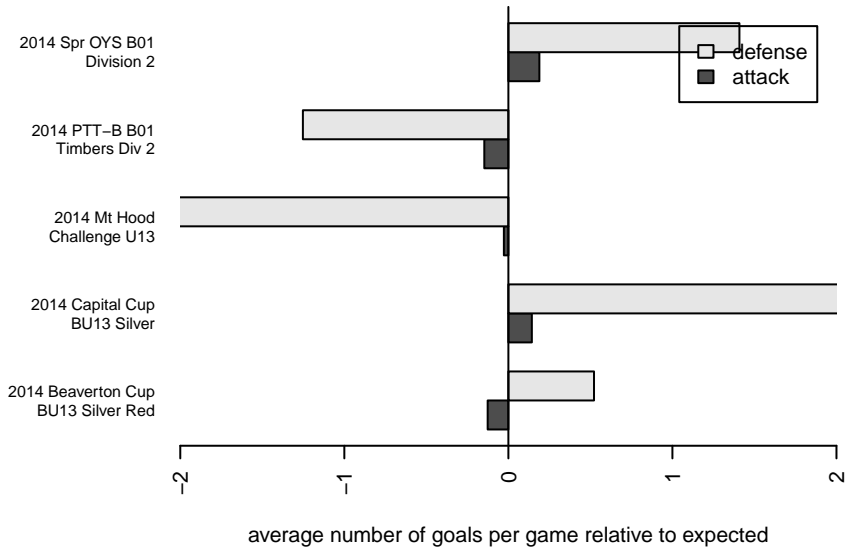

CSC Storm White B01

Corvallis SC Storm
 Corvallis, OR
 B01 total strength=293
 attack=0.2 defense=0.15
 fall league = PTT-B B01 Timbers Div 2
 spr league = Spr OYS B01 Div 2
 notes= Corvallis United SC and Valley FC merg

alt names used:
 CSC Storm U13 Boys White
 Corvallis SC U13B White
 Corvallis SC U13 Boys White
 Corvallis SC 01B White
 Corvallis SC 01B White

Venues played:
 2014 Capital Cup BU13 Silver
 2014 Beaverton Cup BU13 Silver Red
 2014 Mt Hood Challenge U13
 2014 PTT-B B01 Timbers Div 2
 2014 Spr OYS B01 Division 2

**attack and defense variance (black dot)
relative to other teams
and top 10 in region**

**attack and defense rating
relative to others at age
and all opponents in last 13 months**

Performance relative to 13 month average