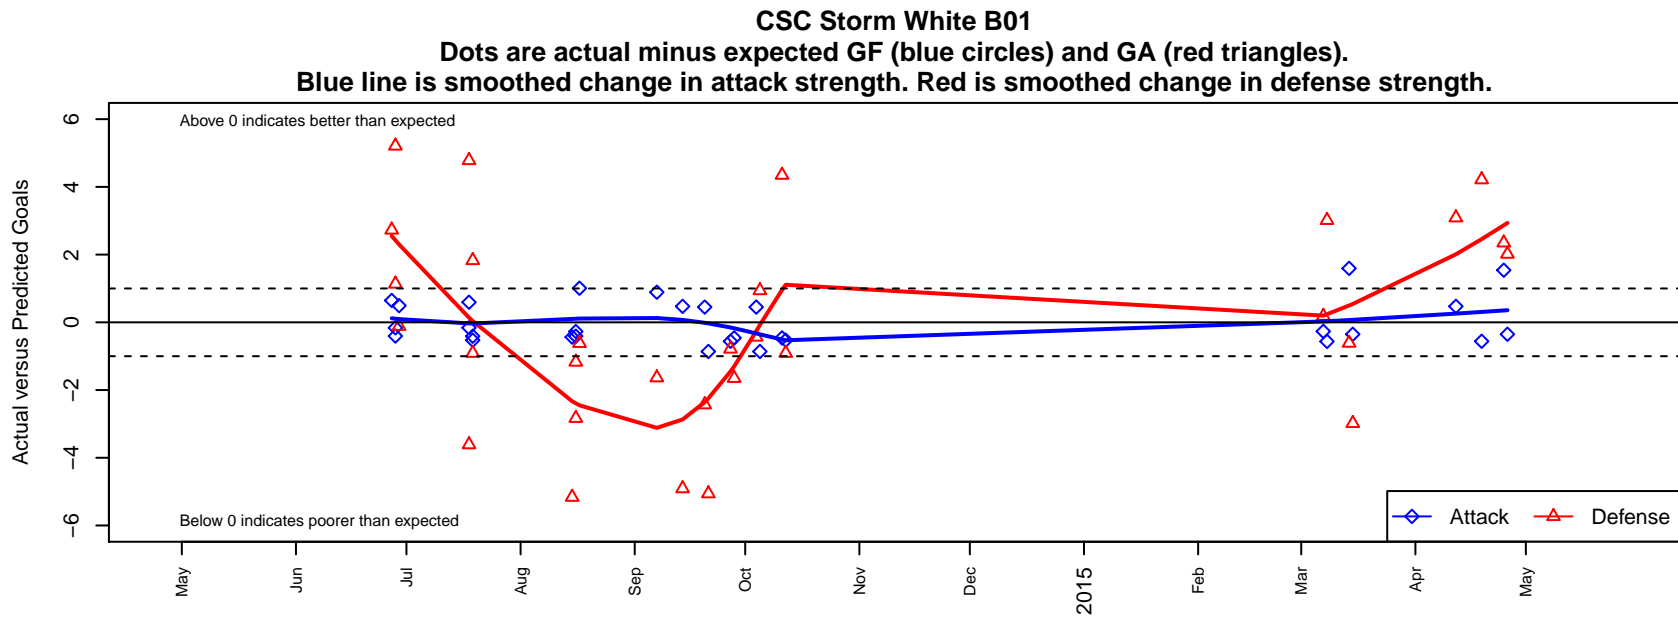

CSC Storm White B01

Corvallis SC Storm
 Corvallis, OR
 B01 total strength=293
 attack=0.2 defense=0.15
 fall league = PTT-B B01 Timbers Div 2
 spr league = Spr OYS B01 Div 2
 notes= Corvallis United SC and Valley FC merg

**attack and defense variance (black dot)
relative to other teams
and top 10 in region**

**attack and defense rating
relative to others at age
and all opponents in last 13 months**

Performance relative to 13 month average